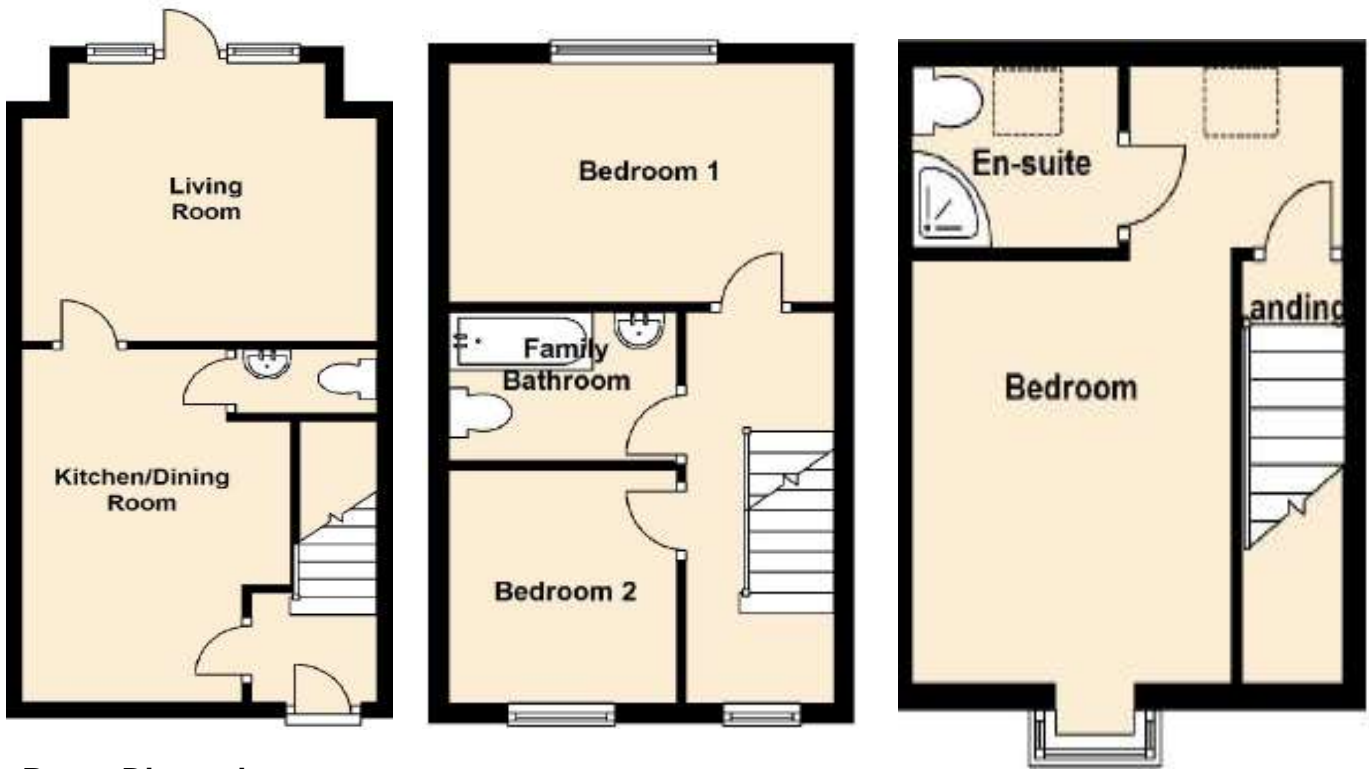

Three Storey, 3 Bedroom End Mews House

Room Dimensions:

Living Room	5.0m x 5.0m	(16'5" x 16'5")
Dining/Kitchen	4.4m x 3.2m	(14'5" x 10'6")
Downstairs WC	1.0m x 1.94m	(3'3" x 6'4")
Bedroom One	5.05m x 2.85m	(16'7" x 9'4")
Bedroom Two	3.0m x 3.05m	(9'10" x 10'0")
Bathroom	1.99m x 2.5m	(6'6" x 9'8")
Master Bedroom	4.0m x 3.35m	(13'1" x 11'0")
En-Suite	1'80"m x 2.3m	(5'11" x 7'7")