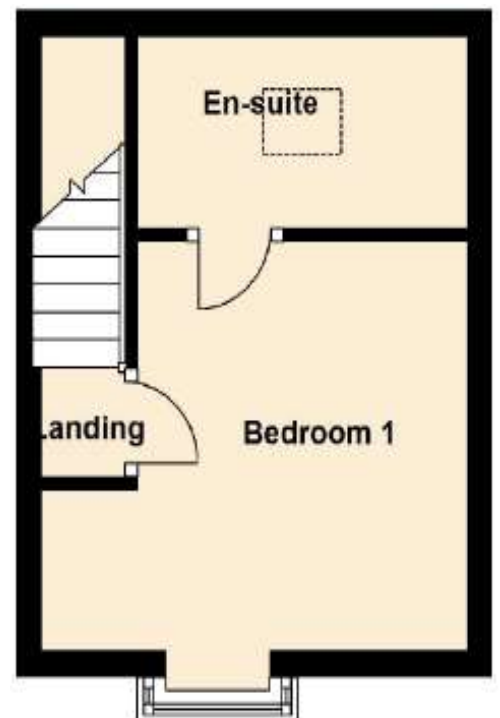

## Three Storey, 3 Bedroom End Town House

### Room Dimensions:

Living/Dining/Kitchen	4.25m x 8.23m	(13'11" x 27'0")
Bedroom One	4.24m x 3.63m	(13'11" x 11'1")
En-Suite	3.27m x 2.02m	(10'9" x 6'8")
Bedroom Two	4.24m x 3.40m	(13'11" x 11'2")
Bedroom Three	2.41m x 3.03m	(7'11" x 9'11")
Bathroom	1.80m x 2.41m	(5'11" x 7'11")