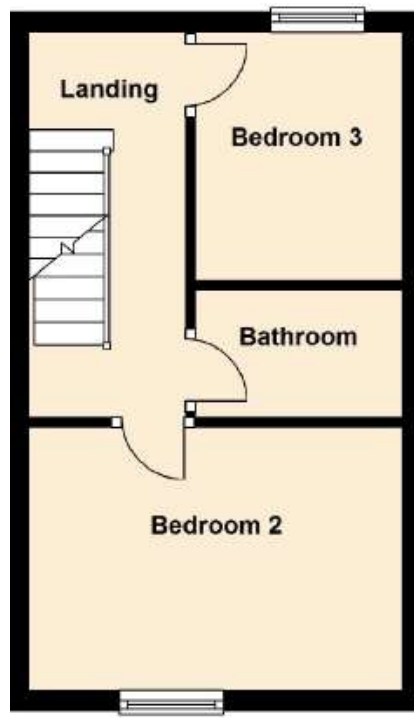

## Three Storey, 3 Bedroom End Town House

### Room Dimensions:

Living/Dining/Kitchen	4.25m x 8.23m	(13'11" x 27'0")
Bedroom One	4.24m x 3.63m	(13'11" x 11'1")
En-Suite	3.27m x 2.02m	(10'9" x 6'8")
Bedroom Two	4.24m x 3.40m	(13'11" x 11'2")
Bedroom Three	2.41m x 3.03m	(7'11" x 9'11")
Bathroom	1.80m x 2.41m	(5'11" x 7'11")