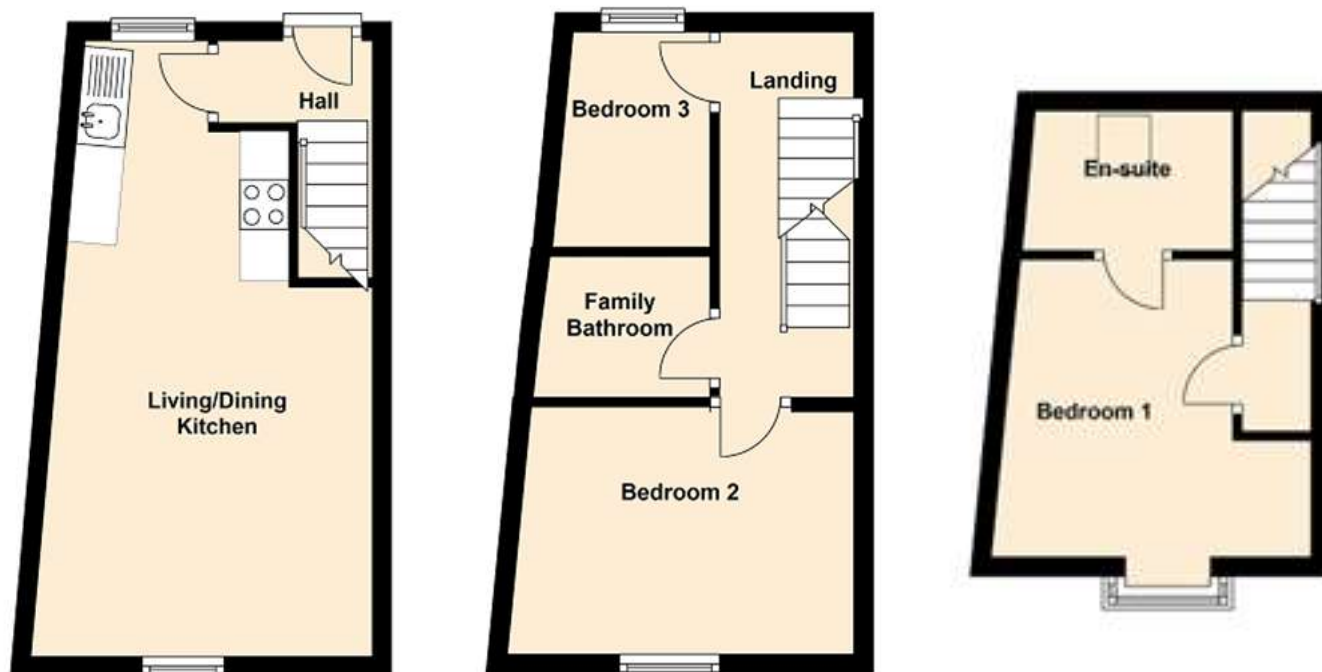

Three Storey, 3 Bedroom Town House

Room Dimensions:

Living/Dining/Kitchen	4.57m x 8.23m	(15'0" x 27'0")
Bedroom One	4.33m x 3.69m	(14'2" x 12'1")
En-Suite	2.54m x 2.02m	(8'4" x 6'8")
Bedroom Two	4.50m x 3.40m	(14'9" x 11'2")
Bedroom Three	1.57m x 3.03m	(5'2" x 9'11")
Bathroom	1.80m x 2.41m	(5'11" x 7'11")