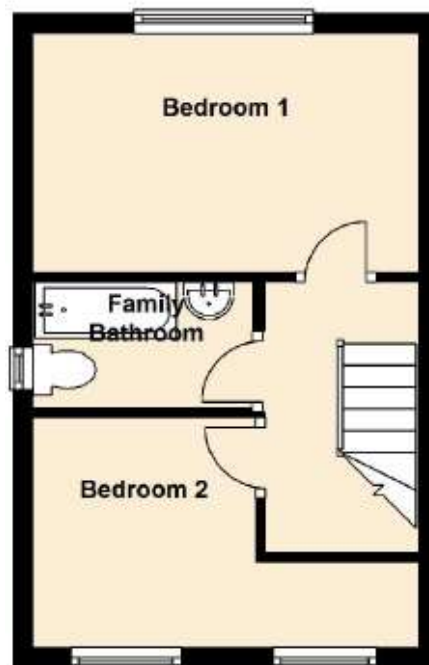

## 2 Bedroom End Mews House

### Room Dimensions:

Living Room	4.7m x 4.8m	(15'5" x 15'9")
Dining/Kitchen	4.4m x 3.85m	(14'5" x 12'8")
Downstairs WC	0.90m x 1.0m	(2'11" x 5'7")
Bedroom One	2.63m x 4.8m	(8'8" x 15'9")
Bedroom Two	3.27m x 4.8m	(10'9" x 15'9")
Bathroom	2.8m x 2.0m	(9'2" x 6'7")