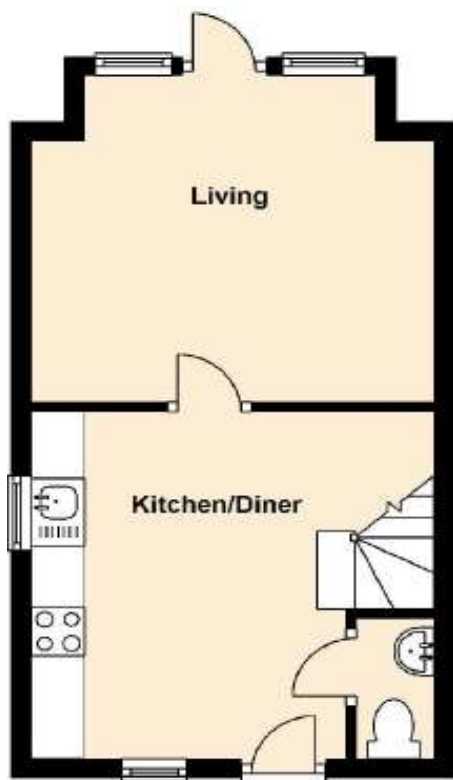

## 2 Bedroom End Mews House

### Room Dimensions:

Living Room	4.7m x 4.8m	(15'5" x 15'9")
Dining/Kitchen	4.4m x 3.85m	(14'5" x 12'8")
Downstairs WC	0.90m x 1.0m	(2'11" x 5'7")
Bedroom One	2.63m x 4.8m	(8'8" x 15'9")
Bedroom Two	3.27m x 4.8m	(10'9" x 15'9")
Bathroom	2.8m x 2.0m	(9'2" x 6'7")