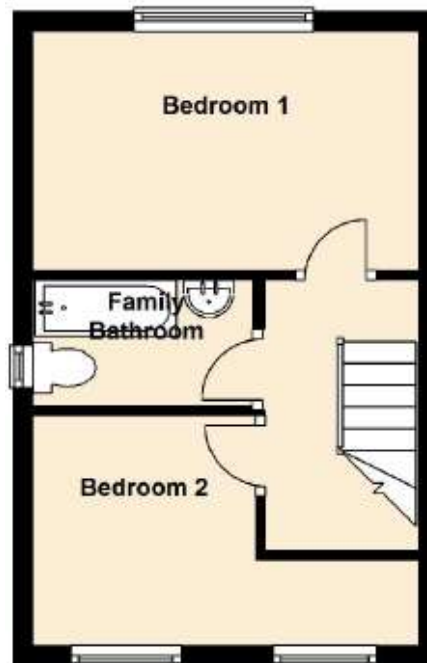

2 Bedroom Mews House

Room Dimensions:

Living Room	4.7m x 4.8m	(15'5" x 15'9")
Dining/Kitchen	4.4m x 3.85m	(14'5" x 12'8")
Downstairs WC	0.90m x 1.7m	(2'11" x 5'7")
Bedroom One	2.63m x 4.8m	(8'8" x 15'9")
Bedroom Two	3.27m x 4.8m	(10'9" x 15'9")
Bathroom	2.8m x 2.0m	(9'2" x 6'7")