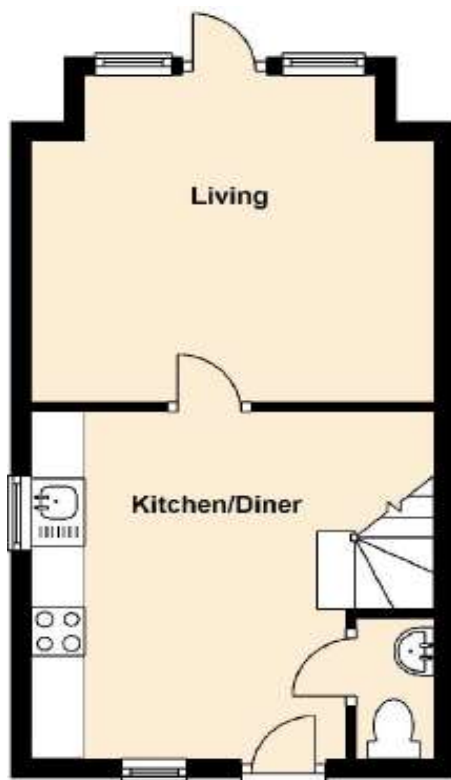

2 Bedroom Mews House

Room Dimensions:

Living Room	4.7m x 4.8m	(15'5" x 15'9")
Dining/Kitchen	4.4m x 3.85m	(14'5" x 12'8")
Downstairs WC	0.90m x 1.7m	(2'11" x 5'7")
Bedroom One	2.63m x 4.8m	(8'8" x 15'9")
Bedroom Two	3.27m x 4.8m	(10'9" x 15'9")
Bathroom	2.8m x 2.0m	(9'2" x 6'7")