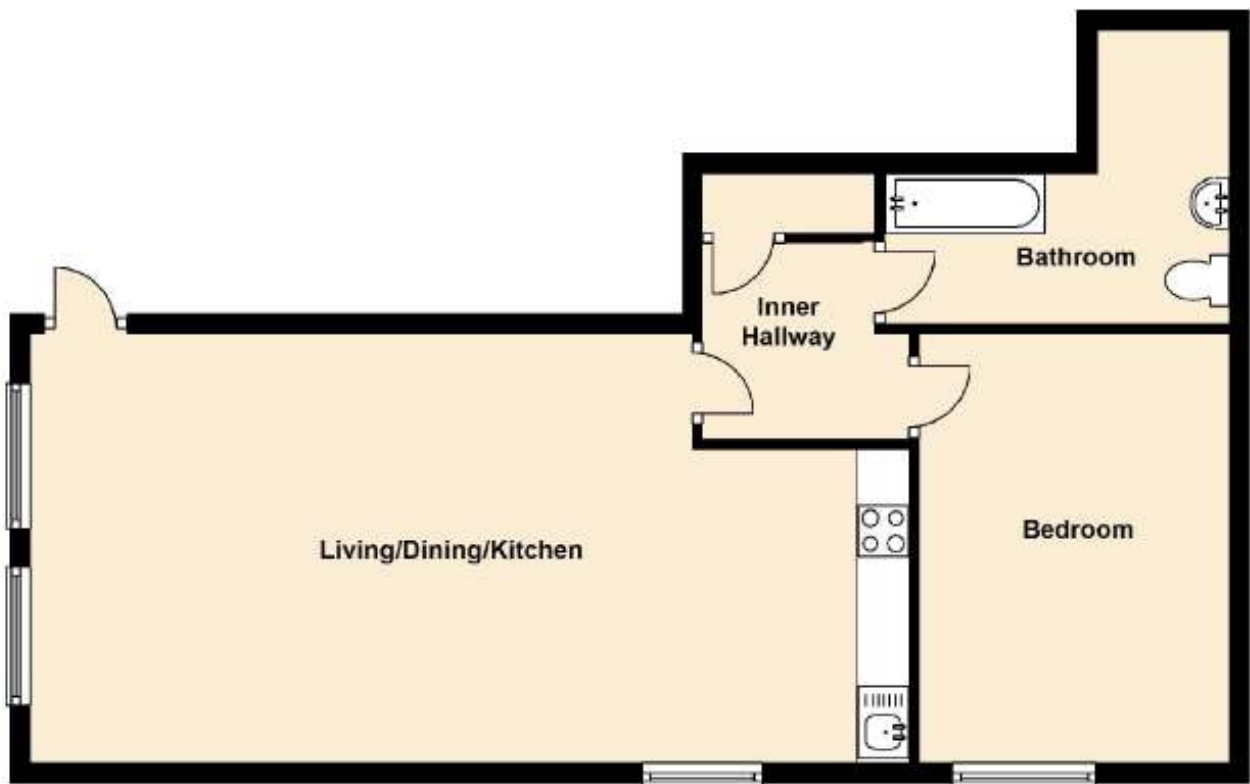

One Bedroom First Floor Apartment

Room Dimensions:

Living/Dining/Kitchen	6.86m x 4.62m	(22'6" x 15'2")
Bedroom One	4.74m x 3.10m	(15'7" x 10'2")
Bathroom	2.94m x 3.10m	(9'8" x 10'2")