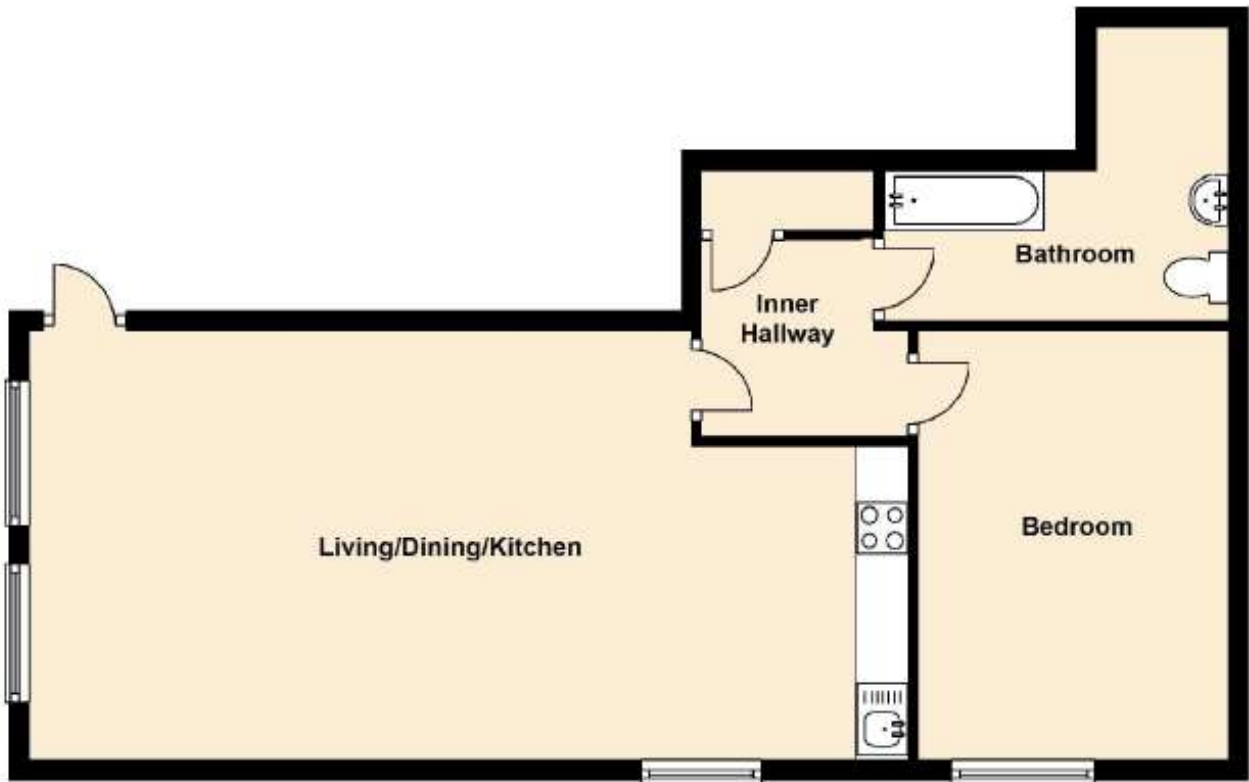

One Bedroom Ground Floor Apartment

Room Dimensions:

Living/Dining/Kitchen	6.86m x 4.62m	(22'6" x 15'2")
Bedroom One	4.74m x 3.10m	(15'7" x 10'2")
Bathroom	2.94m x 3.10m	(9'8" x 10'2")